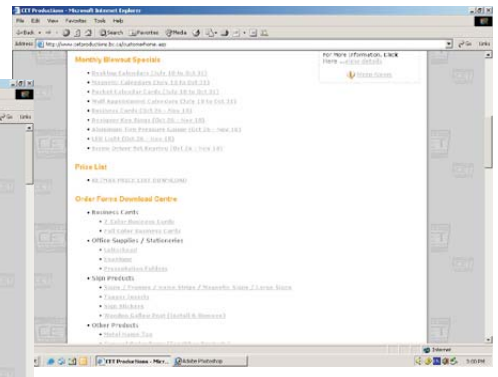

3. Be our next RE/MAX happy customer now !!

Call 1-866-898-1232 or email your inquiry to sales@cetproductions.bc.ca