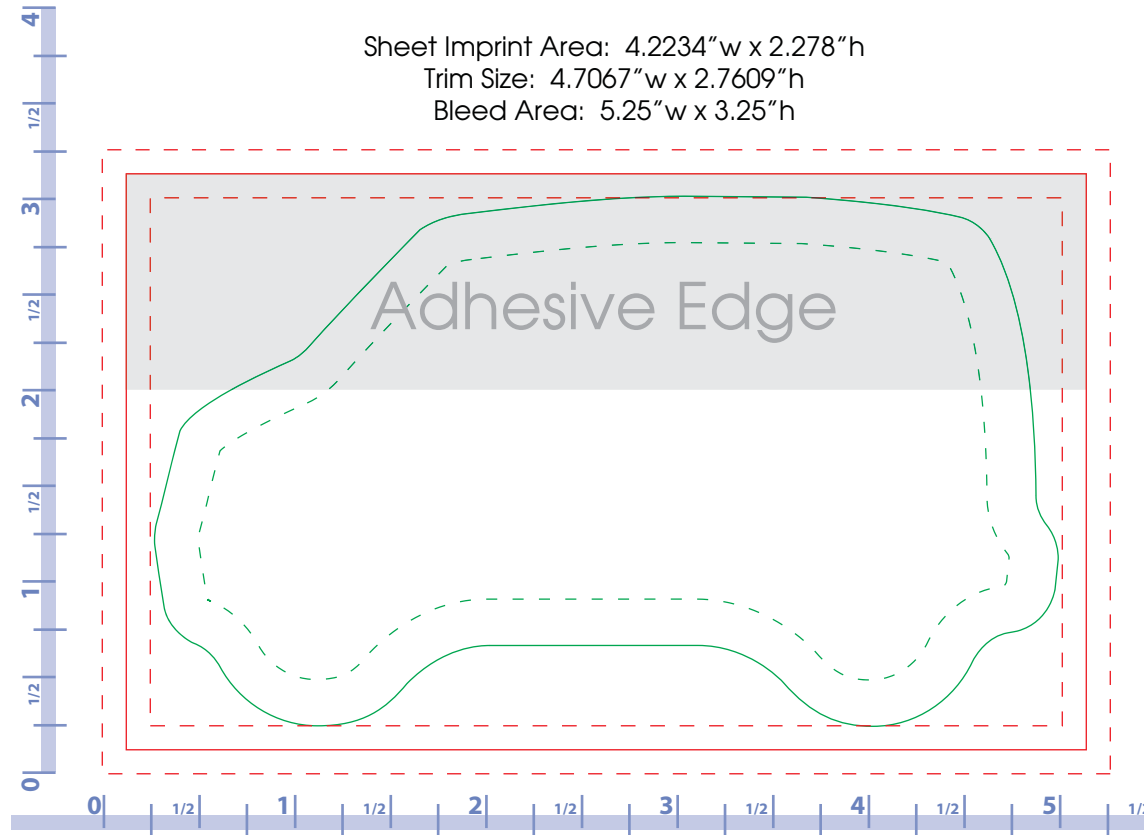

Van

Sheet Imprint Area: 4.2234" w x 2.278" h
Trim Size: 4.7067" w x 2.7609" h
Bleed Area: 5.25" w x 3.25" h

RULER IS IN INCHES. VERIFY RULER ACCURACY ONCE PRINTED OUT ONTO PAPER.

ORIGINAL PAD SIZE
MAX. DIE CUT SIZE

BLEED AREA
(any objects intended to bleed must extend to the outside of the die cut format)

DIE CUT EDGE
(this will be the actual edge of the pad)

PRINT MARGIN
(any objects NOT intended to bleed MUST be inside this print margin)